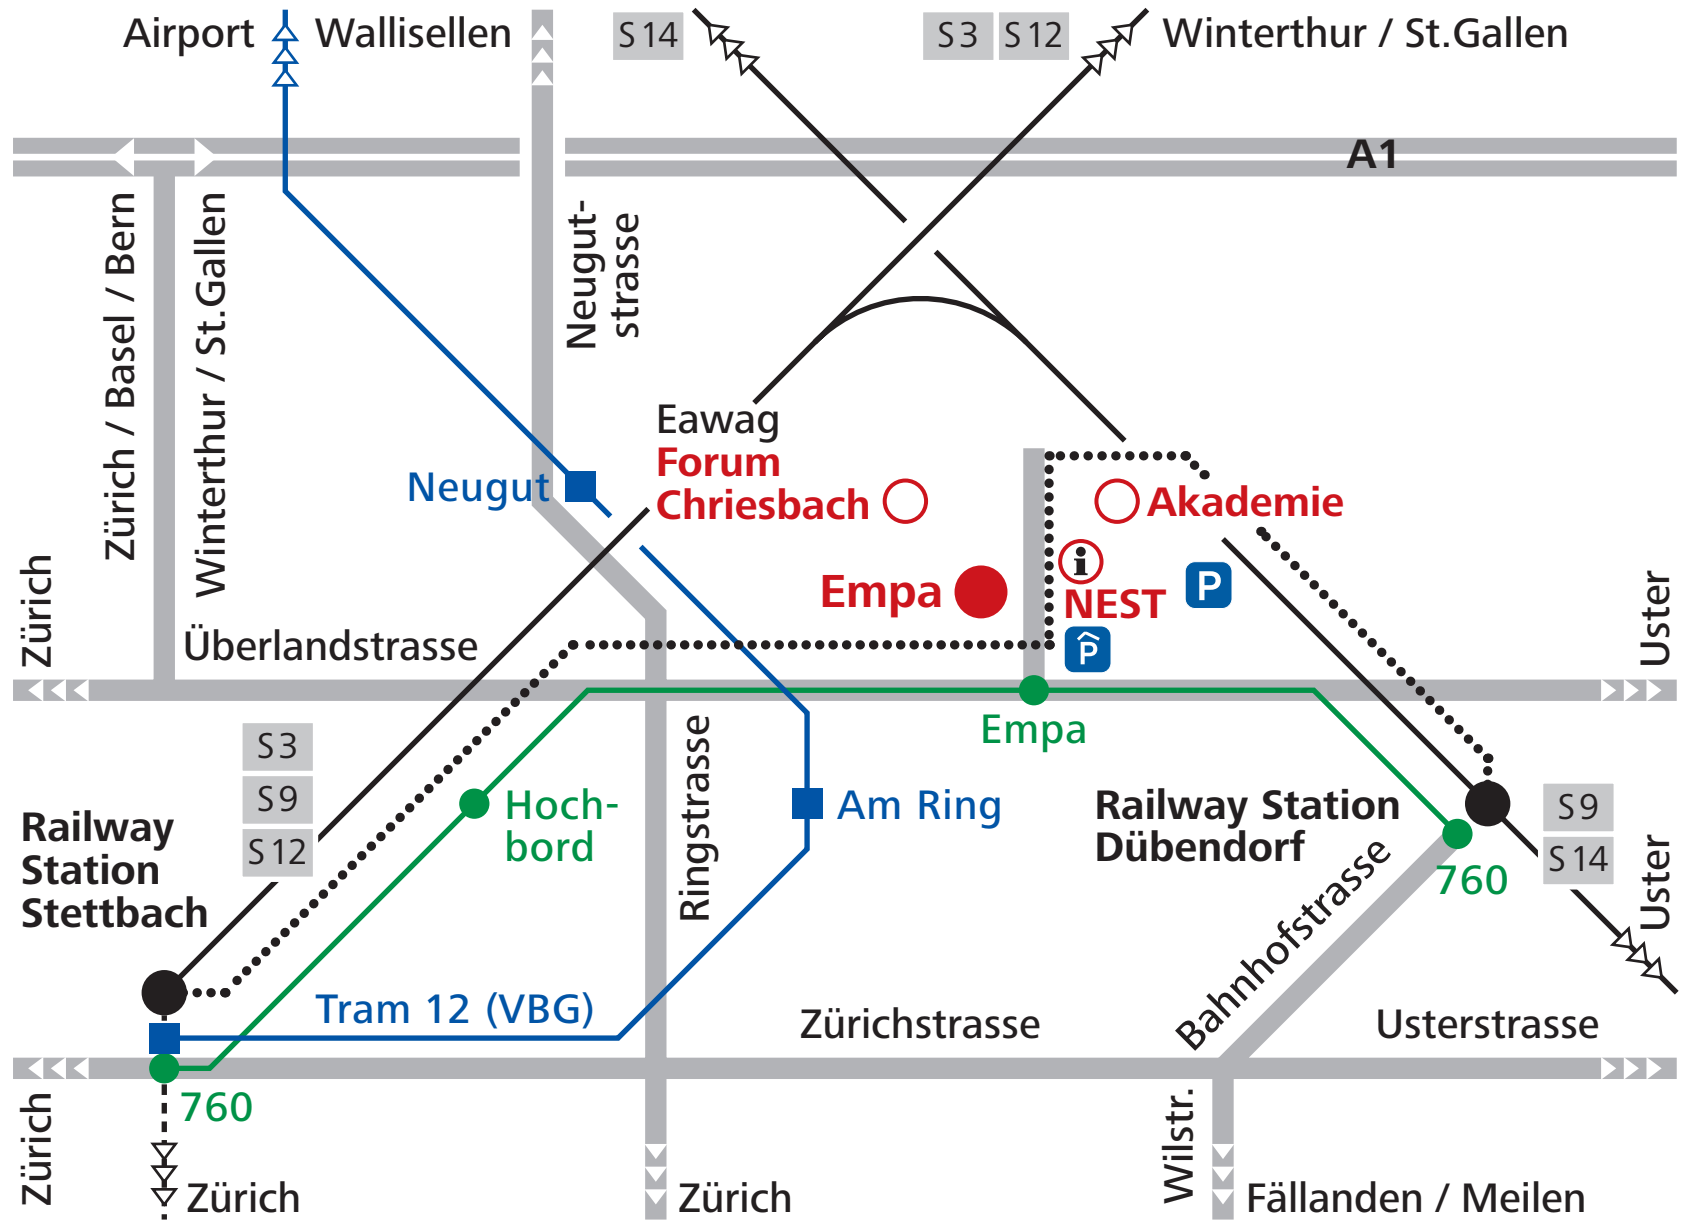

# Main connections to the Empa location in Dübendorf (extensive)

Überlandstrasse 129  
CH-8600 Dübendorf  
Phone +41 58 765 11 11  
Fax +41 58 765 11 22  
www.empa.ch

Address for GPS/sat nav:  
Eduard-Amstutz-Strasse,  
8600 Dübendorf

Please do use public transport.  
There is only very limited parking available.

● Bus Stop    ■ Glattalbahn Stop    ..... Footpath    Dübendorf 10 min, Stettbach 20 min